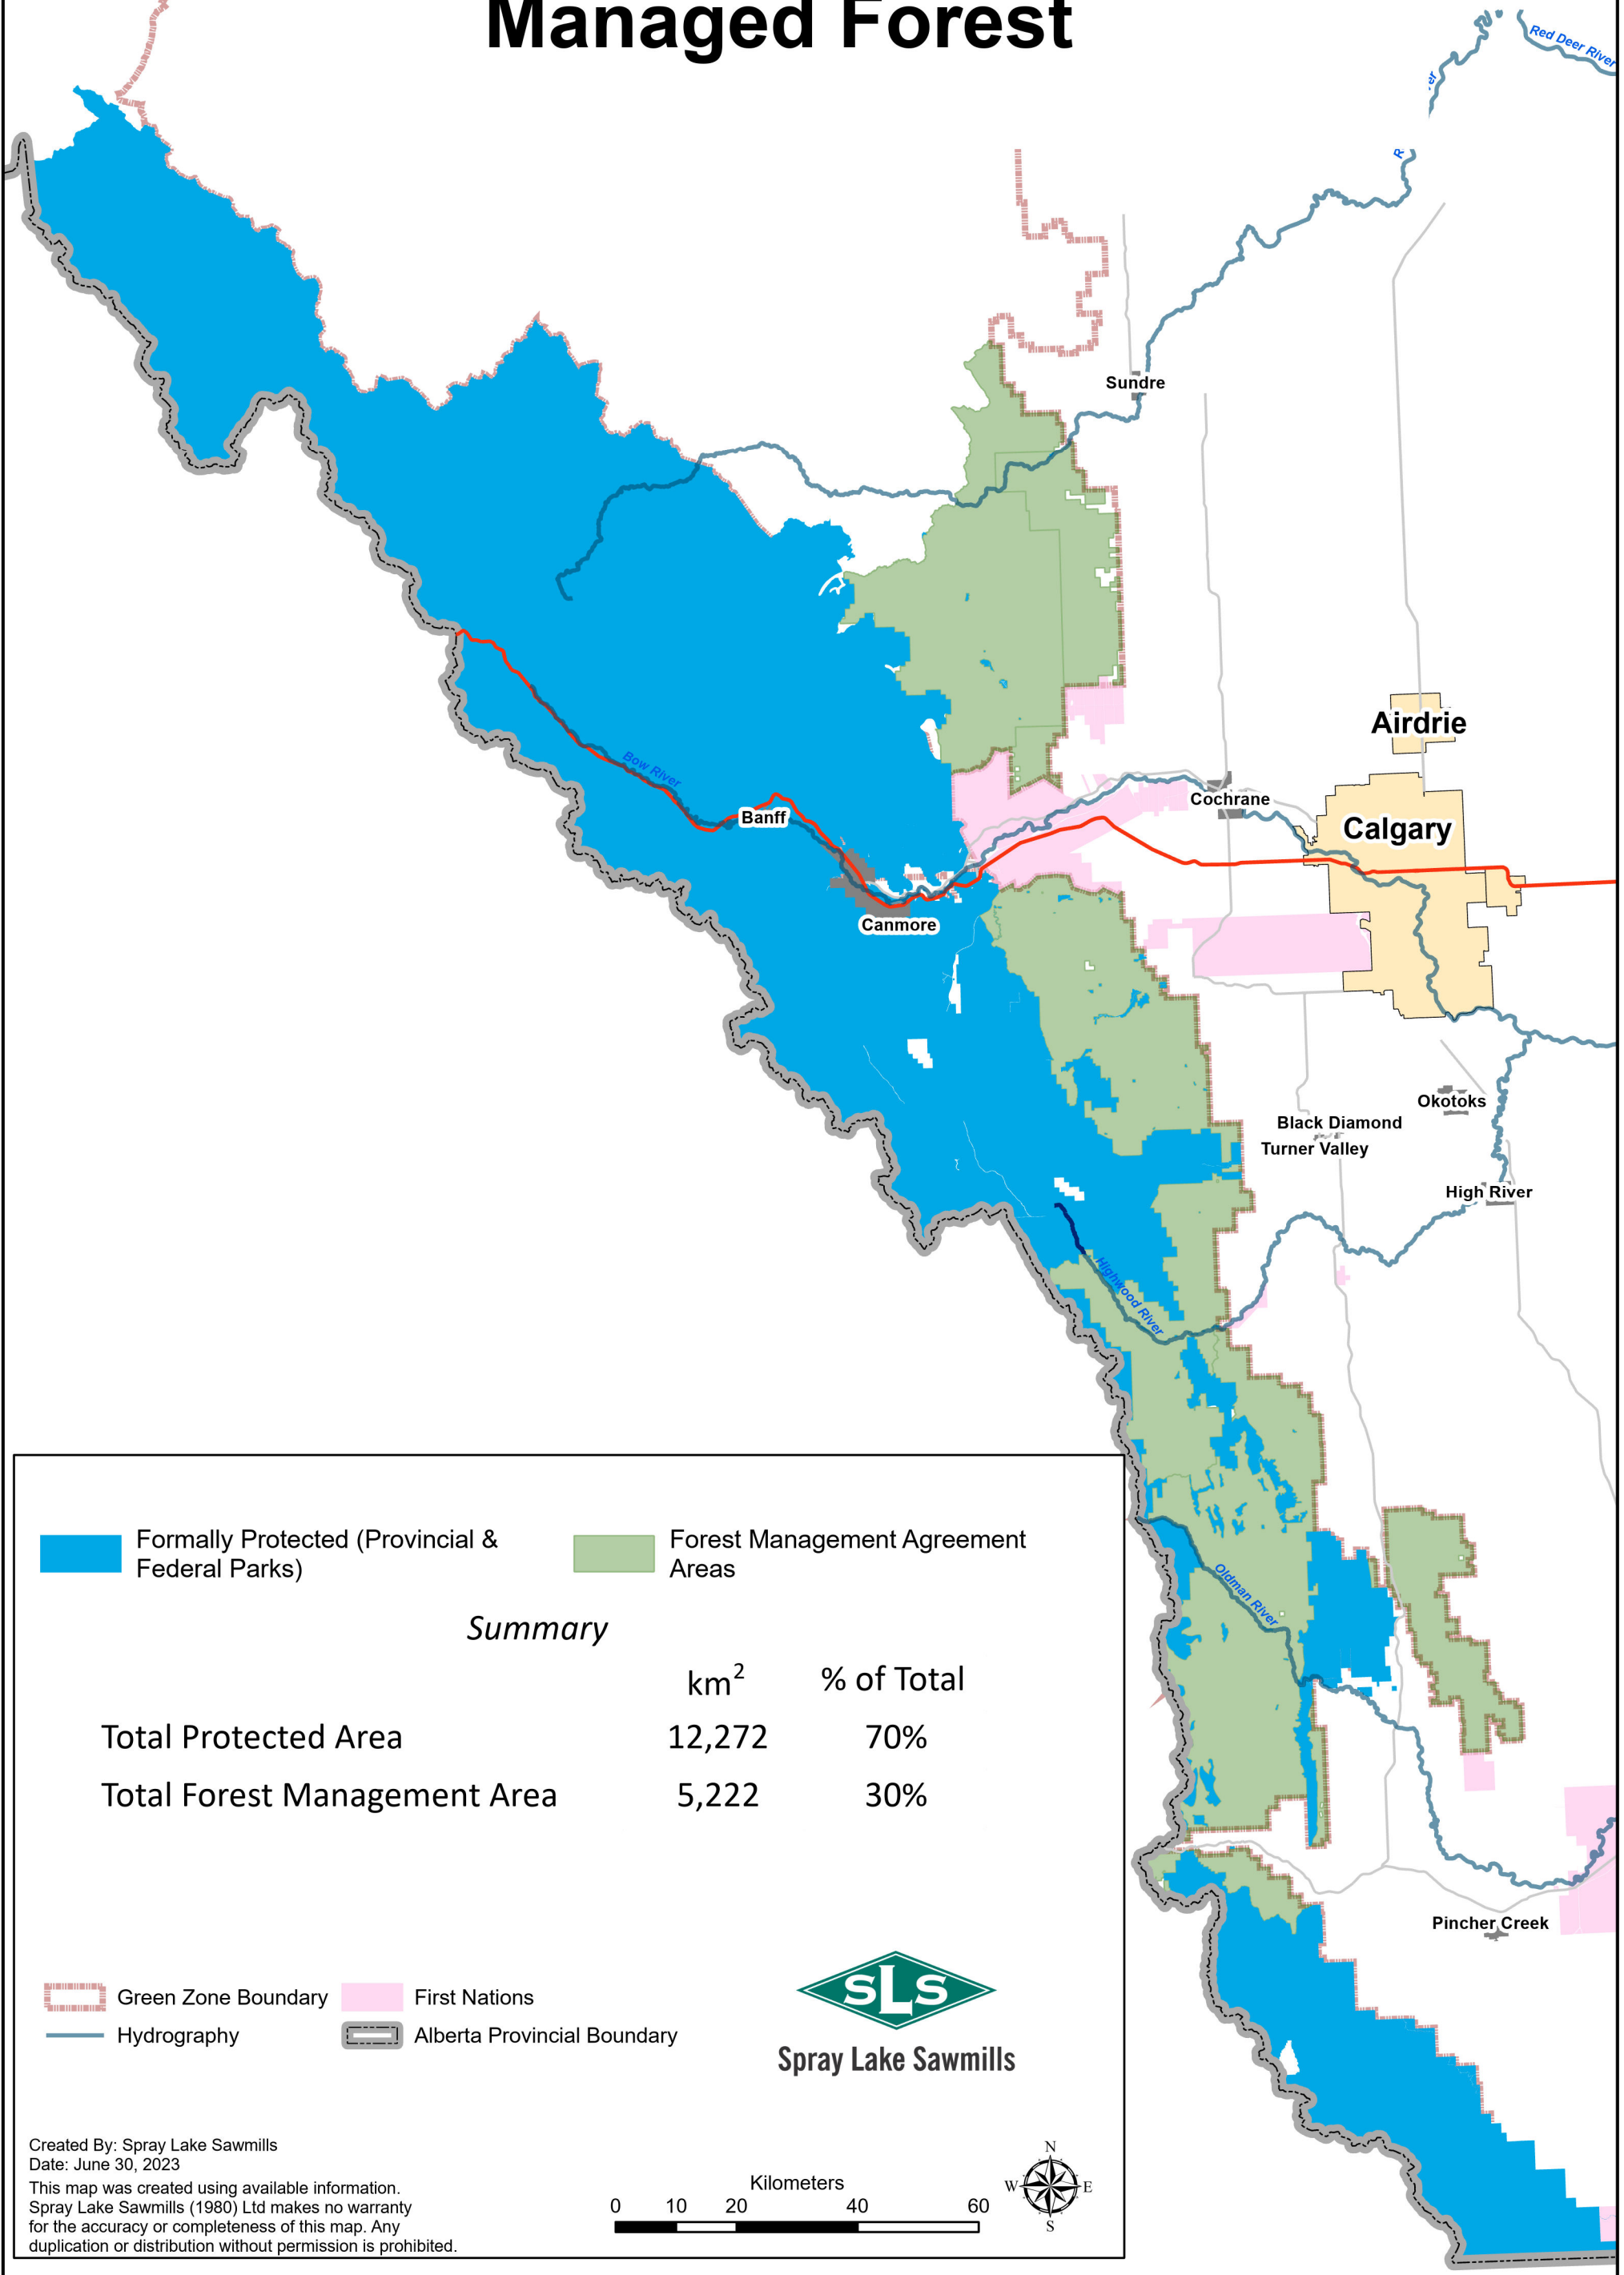

# Protected Areas compared with Spray Lake Sawmills Managed Forest

Spray Lake Sawmills

Created By: Spray Lake Sawmills  
 Date: June 30, 2023  
 This map was created using available information. Spray Lake Sawmills (1980) Ltd makes no warranty for the accuracy or completeness of this map. Any duplication or distribution without permission is prohibited.