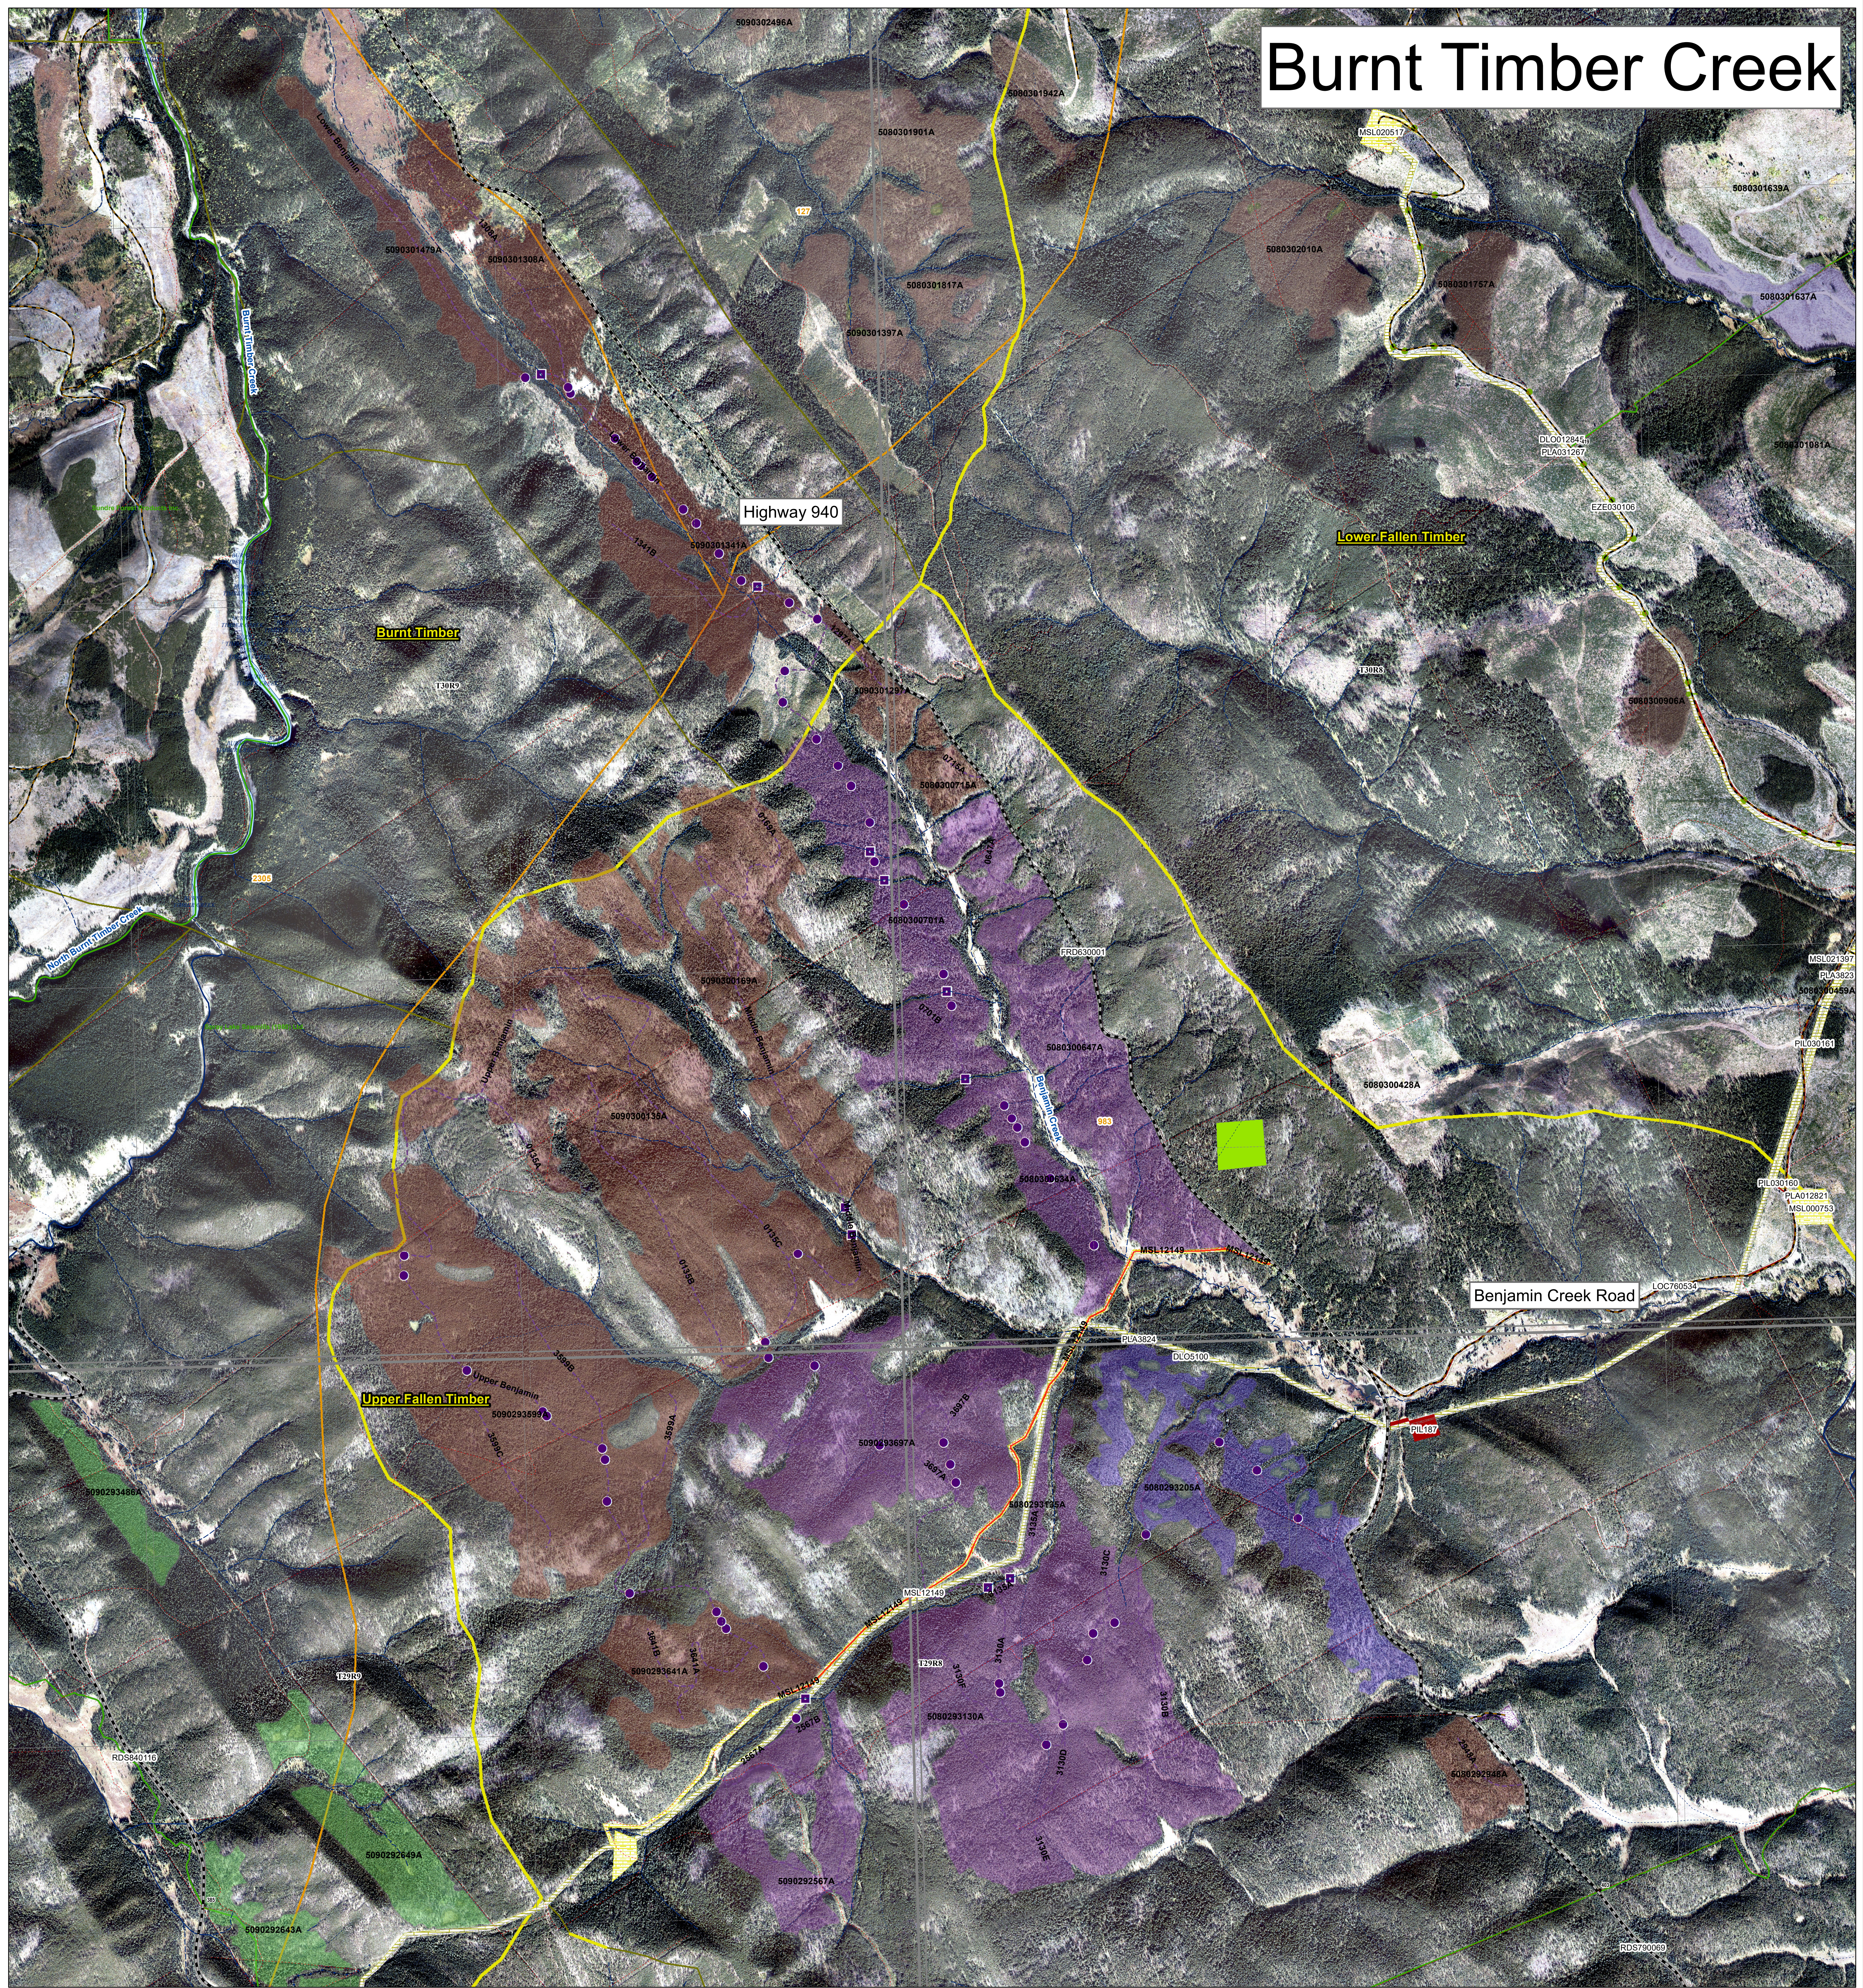

Burnt Timber Creek

<p>FMA</p> <ul style="list-style-type: none"> 2016 2017 2018 2019 2024 2025 <p>Transportation</p> <ul style="list-style-type: none"> Transportation Road - Paved Road - Gravel Truck Trail Cutline/Trail Railway Other Trails Access Control <p>Points of Interest</p> <ul style="list-style-type: none"> Cultural Grazing; Grazing Recreation Vegetation Water Wildlife 	<p>Hydrography</p> <ul style="list-style-type: none"> Ephemeral Intermittent Small Permanent Large Permanent <p>Retention</p> <ul style="list-style-type: none"> Planned Laid Out Constructed <p>Roads</p> <ul style="list-style-type: none"> Planned Laid Out Constructed 	<p>Cutblocks</p> <ul style="list-style-type: none"> 2016 2017 2018 2019 2024 2025 <p>Planned In Stream</p> <ul style="list-style-type: none"> Cordoury Logfill Culvert X Drain <p>Active Crossings</p> <ul style="list-style-type: none"> Bridge Box Crib Half Pipe <p>Active In Stream</p> <ul style="list-style-type: none"> Culvert Cordoury Logfill X Drain 	<p>Planned Crossings</p> <ul style="list-style-type: none"> Bridge Box Crib Half Pipe <p>Stakeholder Landuse</p> <ul style="list-style-type: none"> License of Occupation Mineral Surface Lease Pipeline Agreement Easement Forestry Road Misc. Permit Pipeline Installation Lease Parks Mineral Surface Lease Roadway REA Easement Right-of-Entry Agreement Country Road Surface Mineral Lease Vegetation Control Easement TP&R Easement TP&R License of Occupation 	<p>Landuse</p> <ul style="list-style-type: none"> Provincial Rec Area Road Corridor Ecological Reserve Heritage Rangeland Public Land Recreation Area Provincial Park PNT Wildland Provincial Park Provincial Sanctuary Corridor Natural Area Public Land Recreation Area National Parks IR 2020 	<p>Designated Trails</p> <ul style="list-style-type: none"> Grazing Allotments Grazing Leases Traplines Fence Lines - Internal SLS PSPs - Buffers Gov PSPs - Buffers Shared Use Road Truck Trail (4x4) Quad Single Track Snow Vehicle Trails KC Trails
---	---	--	---	--	---