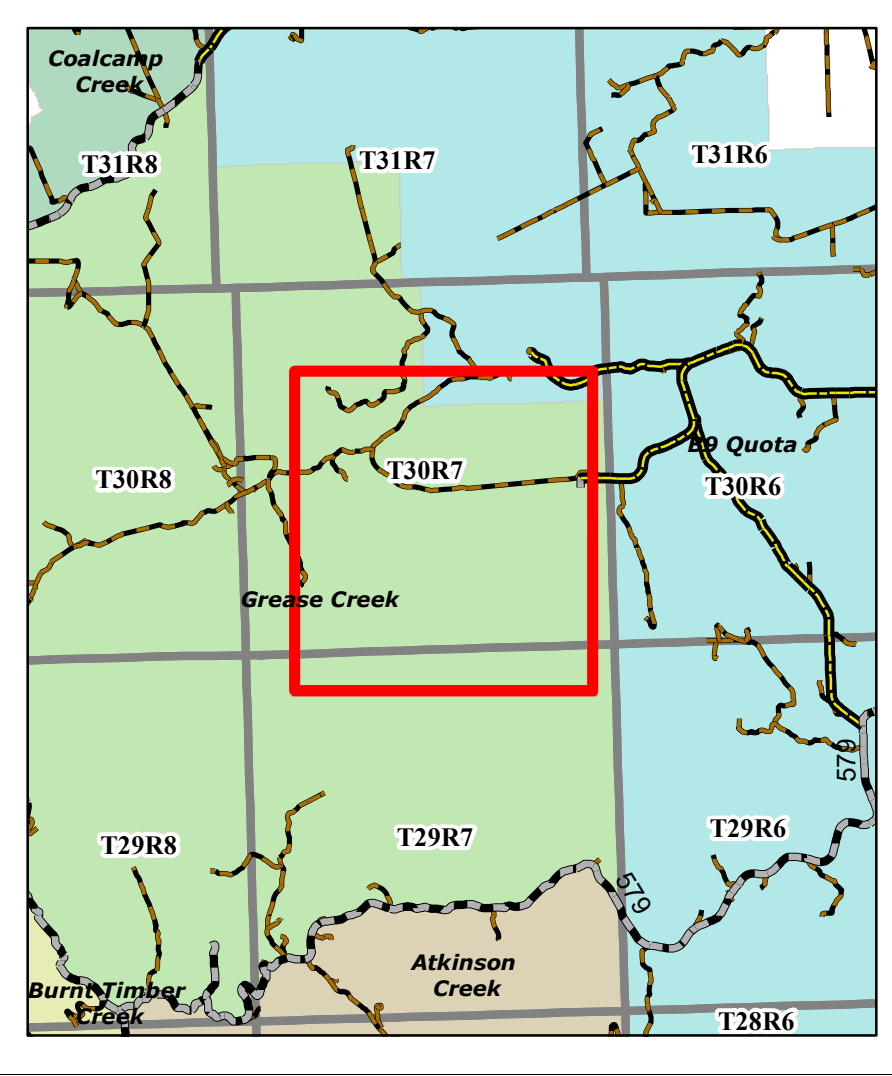

Grease Creek (Gas Plant)

FMA - MSL000502 - MSL052704 507030297A 5070302862A 5070302019A 5070301977A 5070301971A 5070301874A 5070301874A 5070300574A 5070300574A 5070293361A	Hydrography - Hydrography - Ephemeral - Intermittent - Transitional - Small Permanent - Large Permanent Points of Interest - Cultural - Grazing - Recreation - Vegetation - Water - Wildlife	Cutblocks 2016 2017 2022 2024 2025 2026 Roads - Planned - Laid Out - Constructed	Planned Crossings - Bridge - Box Crib - Half Pipe Planned In Stream - Cordoury - Logfill - Culvert - X Drain Active Crossings - Bridge - Box Crib - Half Pipe Active In Stream - Culvert - Cordoury - Logfill - X Drain	Stakeholder Landuse - License of Occupation - Mineral Surface Lease - Pipeline Agreement - Easement - Forestry Road - Misc. Permit - Pipeline Installation Lease - Parks Mineral Surface Lease - Roadway - REA Easement - Right-of-Entry Agreement - Country Road - Surface Mineral Lease - Vegetation Control Easement - TP&R Easement - TP&R License of Occupation	Land Use - Provincial Rec Area - Road Corridor - Ecological Reserve - Heritage Rangeland - Public Land Recreation Area - Provincial Park - PNT - Wildland Provincial Park - Provincial Sanctuary Corridor - Natural Area - Public Land Recreation Area - National Parks - IR 2020	Designated Trails - Grazing Allotments - Grazing Leases - Traplines - Fence Lines - Internal - SLS PSPs - Buffers - Gov PSPs - Buffers - Shared Use Road - Truck Trail (4x4) - Quad - Single Track - Snow Vehicle Trails - KC Trails

1:10,000

0 0.175 0.35 0.7 1.05 1.4
Kilometers

Map Title: Grease Creek (Gas Plant) 2024, 2025
Created By: Spray Lake Sawmills (1980) Ltd
Date Created: April 10, 2023
Author: Allen Mottet, RPF

Any duplication or distribution without permission is prohibited. This map was created using available information and Spray Lake Sawmills (1980) Ltd makes no warranty for the accuracy or completeness of this map.