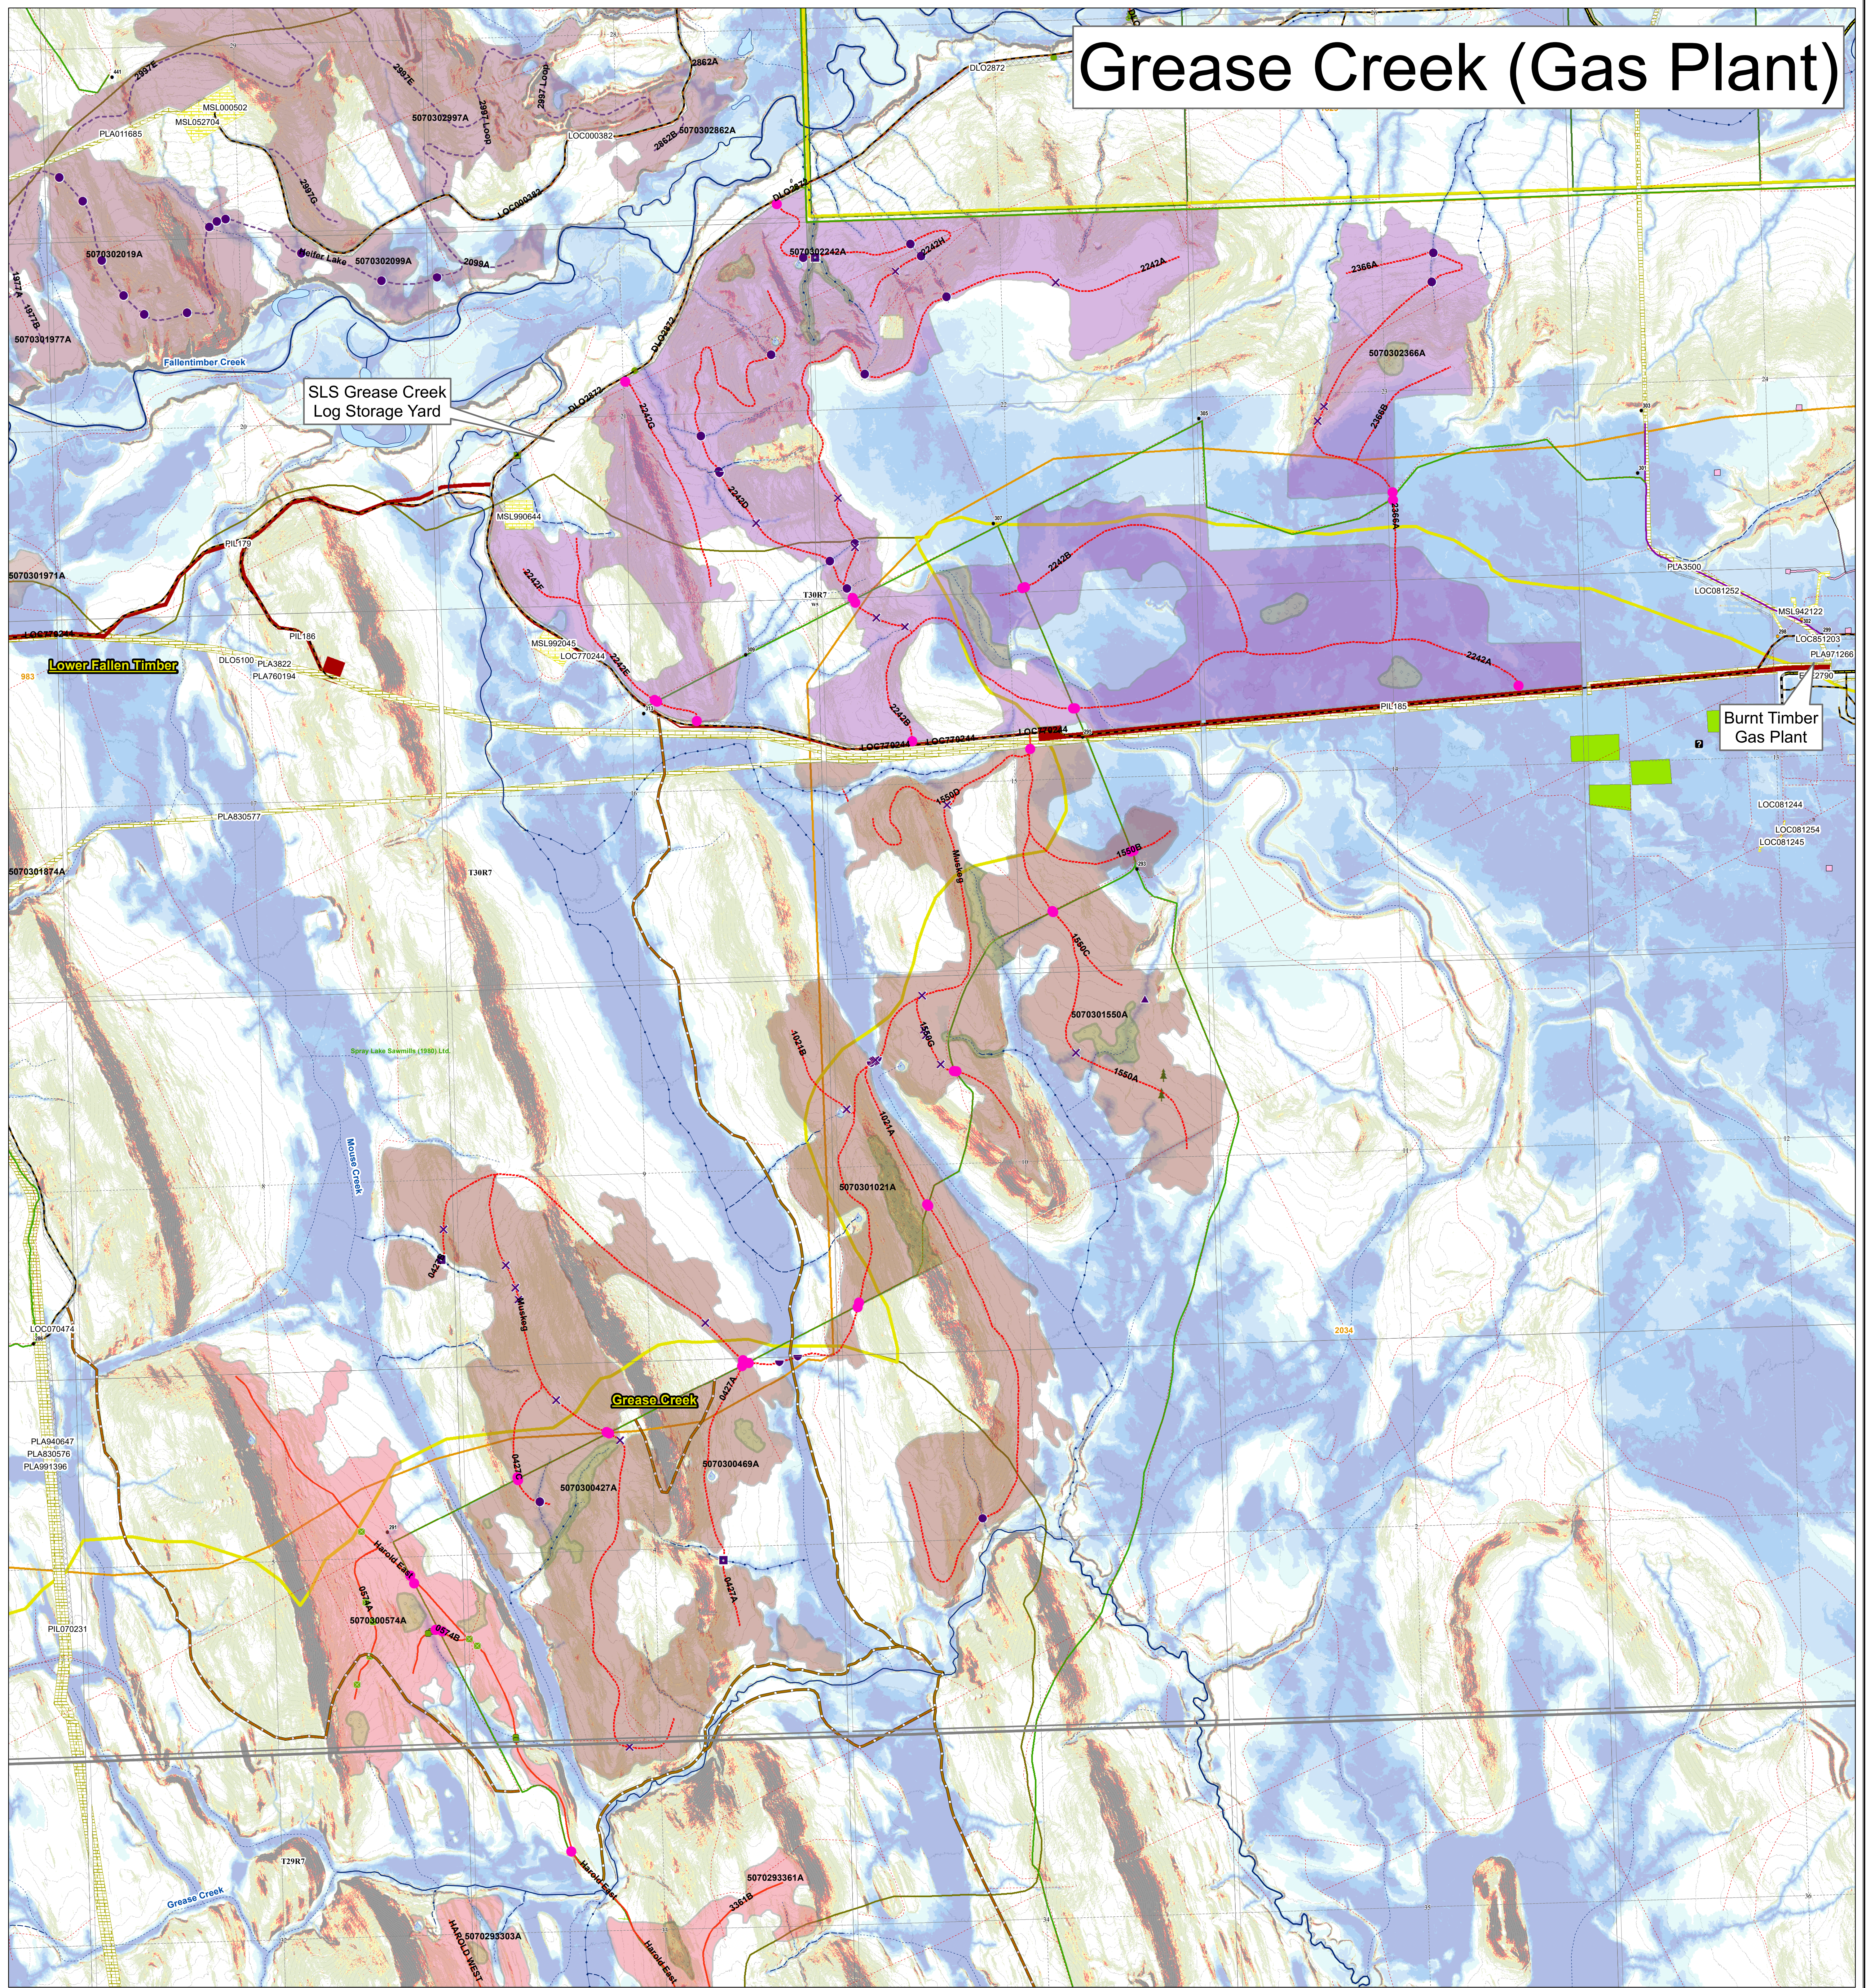

Grease Creek (Gas Plant)

FMA - MSL000502 - MSL052704 507030297A 5070302862A 5070302019A 5070301977A 5070301971A 5070301874A 5070301874A 5070300574A 5070300574A 5070293361A	Hydrography - Hydrography - Ephemeral - Intermittent - Transitional - Small Permanent - Large Permanent Points of Interest - Cultural - Grazing - Recreation - Vegetation - Water - Wildlife	Cutblocks 2016 2017 2022 2024 2025 2026 Roads - Planned - Laid Out - Constructed	Planned Crossings - Bridge - Box Crib - Half Pipe Planned In Stream - Cordoury - Logfill - Culvert - X Drain Active Crossings - Bridge - Box Crib - Half Pipe Active In Stream - Culvert - Cordoury - Logfill - X Drain	Stakeholder Landuse - License of Occupation - Mineral Surface Lease - Pipeline Agreement - Easement - Forestry Road - Misc. Permit - Pipeline Installation Lease - Parks Mineral Surface Lease - Roadway - REA Easement - Right-of-Entry Agreement - Country Road - Surface Mineral Lease - Vegetation Control Easement - TP&R Easement - TP&R License of Occupation	Land Use - Provincial Rec Area - Road Corridor - Ecological Reserve - Heritage Rangeland - Public Land Recreation Area - Provincial Park - PNT - Wildland Provincial Park - Provincial Sanctuary Corridor - Natural Area - Public Land Recreation Area - National Parks - IR 2020	Designated Trails - Grazing Allotments - Grazing Leases - Traplines - Fence Lines - Internal - SLS PSPs - Buffers - Gov PSPs - Buffers - Shared Use Road - Truck Trail (4x4) - Quad - Single Track - Snow Vehicle Trails - KC Trails

1:10,000

0 0.175 0.35 0.7 1.05 1.4
Kilometers

Map Title: Grease Creek (Gas Plant) 2024, 2025
Created By: Spray Lake Sawmills (1980) Ltd
Date Created: April 10, 2023
Author: Allen Mottet, RPF

Any duplication or distribution without permission is prohibited. This map was created using available information and Spray Lake Sawmills (1980) Ltd makes no warranty for the accuracy or completeness of this map.