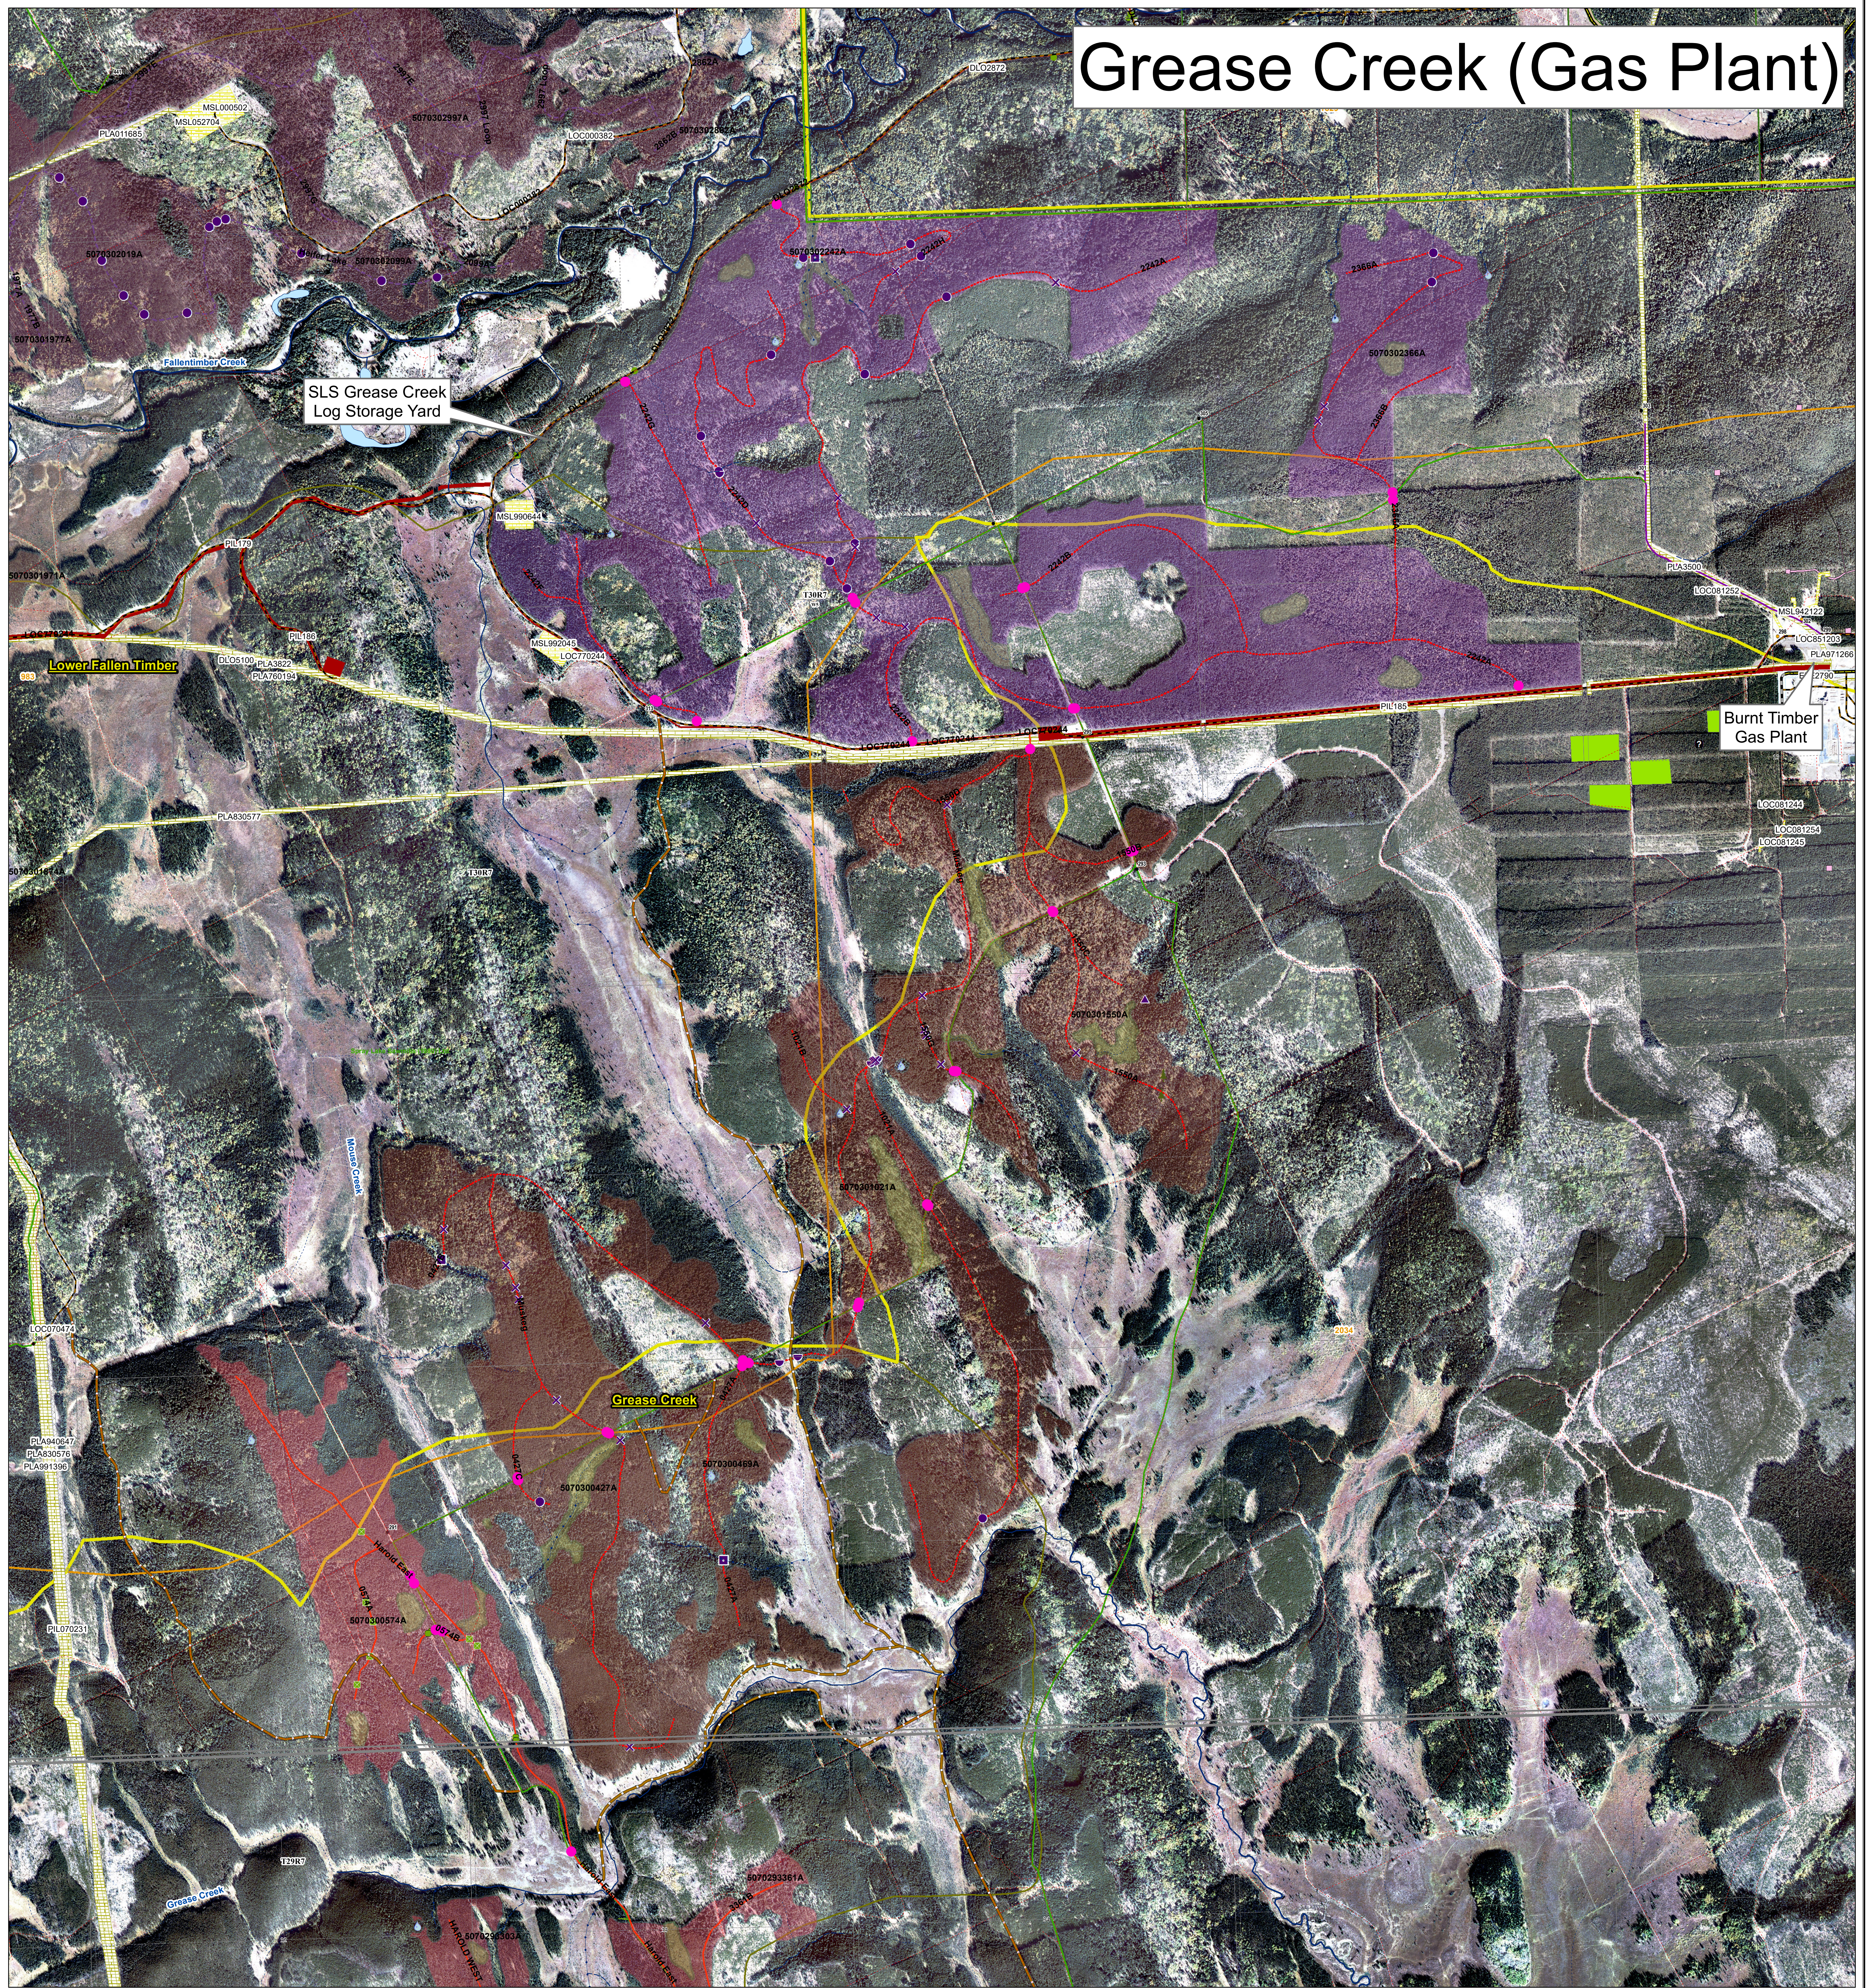

Grease Creek (Gas Plant)

FMA 2016 2017 2022 2024 2025 2026 Transportation - Transportation - Road - Paved - Road - Gravel - Truck Trail - Cutline/Trail - Railway - Other Trails - Access Control Points of Interest - Cultural - Grazing - Recreation - Vegetation - Water - Wildlife	Hydrography - Hydrography - Ephemeral - Intermittent - Transitional - Small Permanent - Large Permanent Cutblocks - Retention - Planned - Laid Out - Constructed Planned Crossings - Bridge - Box Crib - Half Pipe - Cordoury - Logfill - Culvert - X Drain Active Crossings - Bridge - Box Crib - Half Pipe - Cordoury - Logfill - X Drain	Stakeholder Landuse - License of Occupation - Mineral Surface Lease - Pipeline Agreement - Easement - Forestry Road - Misc. Permit - Pipeline Installation Lease - Parks Mineral Surface Lease - Roadway - Surface Material Lease - REA Easement - Right-of-Entry Agreement - Country Road - Surface Mineral Lease - Vegetation Control Easement - TP&R Easement - TP&R License of Occupation	Provincial Rec Area - Road Corridor - Ecological Reserve - Heritage Rangeland - Public Land Recreation Area - Provincial Park - PNT - Wildland Provincial Park - Provincial Sanctuary Corridor - Natural Area - Public Land Recreation Area - National Parks - IR 2020	Designated Trails - Grazing Allotments - Grazing Leases - Traplines - Fence Lines - Internal - SLS PSPs - Buffers - Gov PSPs - Buffers - Shared Use Road - Truck Trail (4x4) - Quad - Single Track - Snow Vehicle Trails - KC Trails

1:10,000

0 0.175 0.35 0.7 1.05 1.4
Kilometers

Map Title: Grease Creek (Gas Plant) 2024, 2025
Created By: Spray Lake Sawmills (1980) Ltd
Date Created: April 10, 2023
Author: Allen Mottet, RPF

Any duplication or distribution without permission is prohibited.
This map was created using available information and Spray Lake Sawmills (1980) Ltd makes no warranty for the accuracy or completeness of this map.