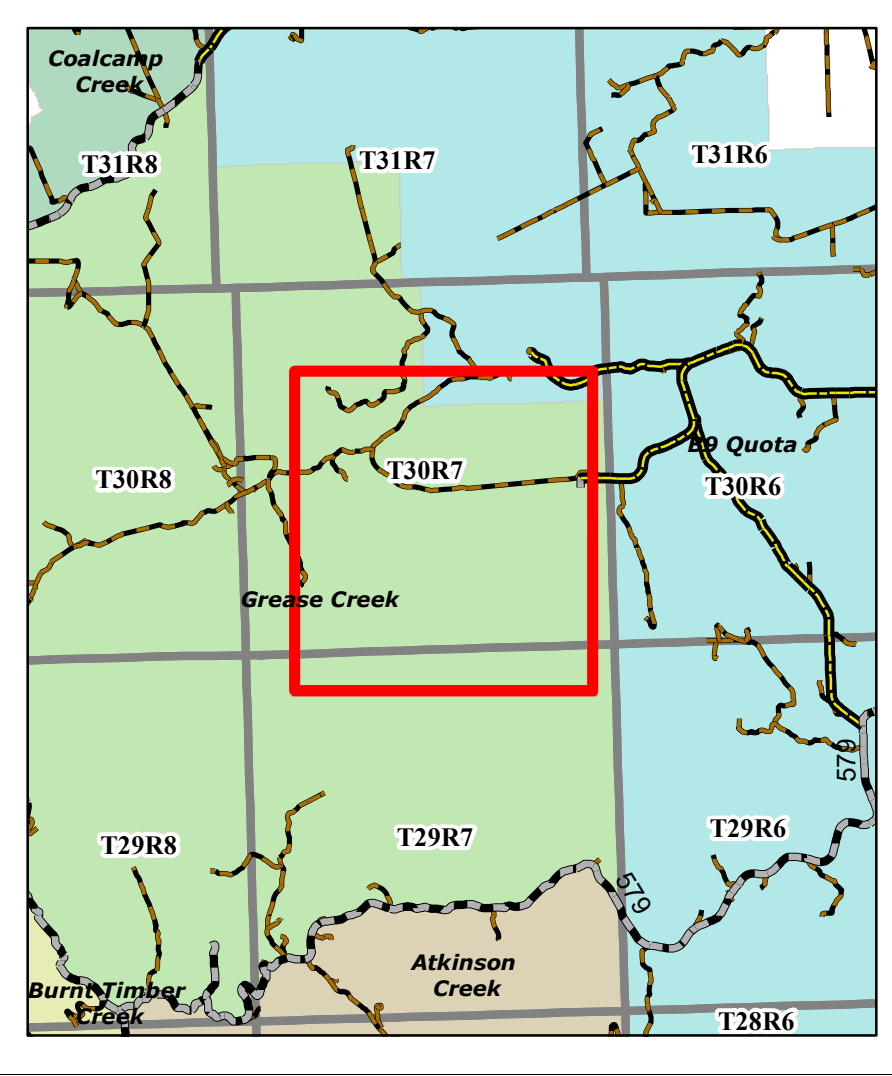

Grease Creek (Gas Plant)

<p>FMA</p> <ul style="list-style-type: none"> 2016 2017 2022 2024 2025 2026 <p>Transportation</p> <ul style="list-style-type: none"> Transportation Road - Paved Road - Gravel Truck Trail Cutline/Trail Railway Other Trails Access Control <p>Points of Interest</p> <ul style="list-style-type: none"> Cultural Grazing Recreation Vegetation Water Wildlife 	<p>Hydrography</p> <ul style="list-style-type: none"> Hydrography Ephemeral Intermittent Transitional Small Permanent Large Permanent <p>Cutblocks</p> <ul style="list-style-type: none"> Retention Planned Laid Out Constructed <p>Planned Crossings</p> <ul style="list-style-type: none"> Bridge Box Crib Half Pipe Cordoury Logfill Culvert X Drain <p>Active Crossings</p> <ul style="list-style-type: none"> Bridge Box Crib Half Pipe Cordoury Logfill X Drain 	<p>Stakeholder Landuse</p> <ul style="list-style-type: none"> License of Occupation Mineral Surface Lease Pipeline Agreement Easement Forestry Road Misc. Permit Pipeline Installation Lease Parks Mineral Surface Lease Roadway Surface Material Lease REA Easement Right-of-Entry Agreement Country Road Surface Mineral Lease Vegetation Control Easement TP&R Easement TP&R License of Occupation 	<p>Provincial Rec Area</p> <ul style="list-style-type: none"> Road Corridor Ecological Reserve Heritage Rangeland Public Land Recreation Area Provincial Park PNT Wildland Provincial Park Provincial Sanctuary Corridor Natural Area Public Land Recreation Area National Parks IR 2020 	<p>Designated Trails</p> <ul style="list-style-type: none"> Grazing Allotments Grazing Leases Traplines Fence Lines - Internal SLS PSPs - Buffers Gov PSPs - Buffers Shared Use Road Truck Trail (4x4) Quad Single Track Snow Vehicle Trails KC Trails
--	--	---	---	---